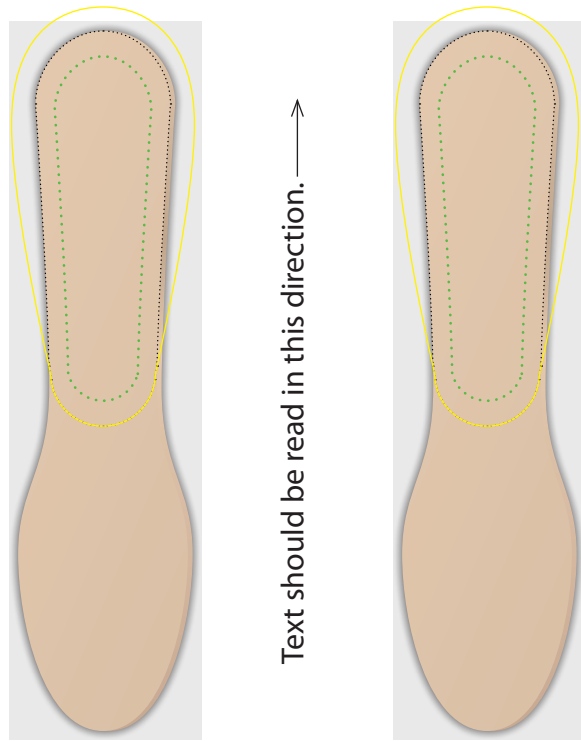

Product Template

ACTUAL SIZE

7
6
5
4
3
2
1
0
Inches

Dotted line Indicates max imprint area, factory recommend staying 20% under this area when maxing width & height. Dotted line is for guidance only and **will not print**.

7 6 5 4 3 2 1 0 inches

D-ICS10 - WOOD

3.75" Wood Ice Cream Spoon - 2-sided - Full Bleed

QUANTITY	<input type="text"/>	Ink/PMS NUMBER	<input type="text"/>	<input type="text"/>	<input type="text"/>	<input type="text"/>
----------	----------------------	----------------	----------------------	----------------------	----------------------	----------------------

- Black dotted line indicates product outline
- Green dotted line indicates safe area for all important design elements
- Artwork must be extended to outer yellow line to ensure full coverage