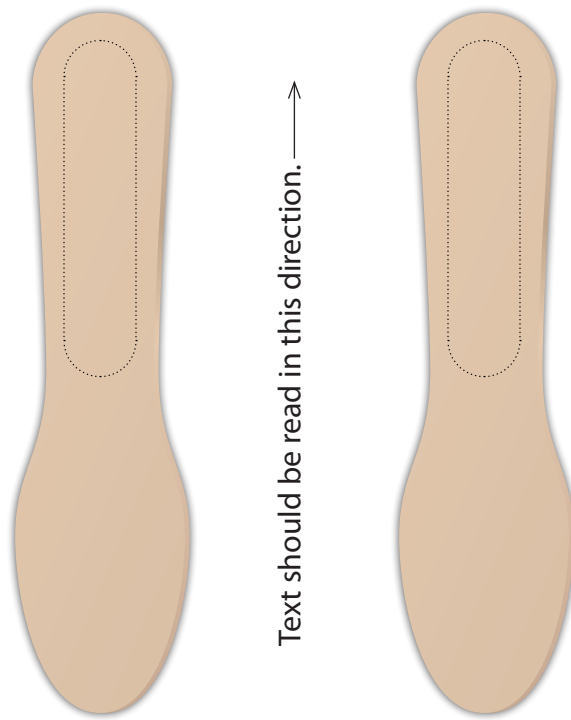

Product Template

ACTUAL SIZE

Dotted line Indicates max imprint area, factory recommend staying 20% under this area when maxing width & height. Dotted line is for guidance only and **will not print**.

D-ICS10 - WOOD

3.75" Wood Ice Cream Spoon - 2-sided

QUANTITY

Ink/PMS NUMBER

--	--	--	--	--	--