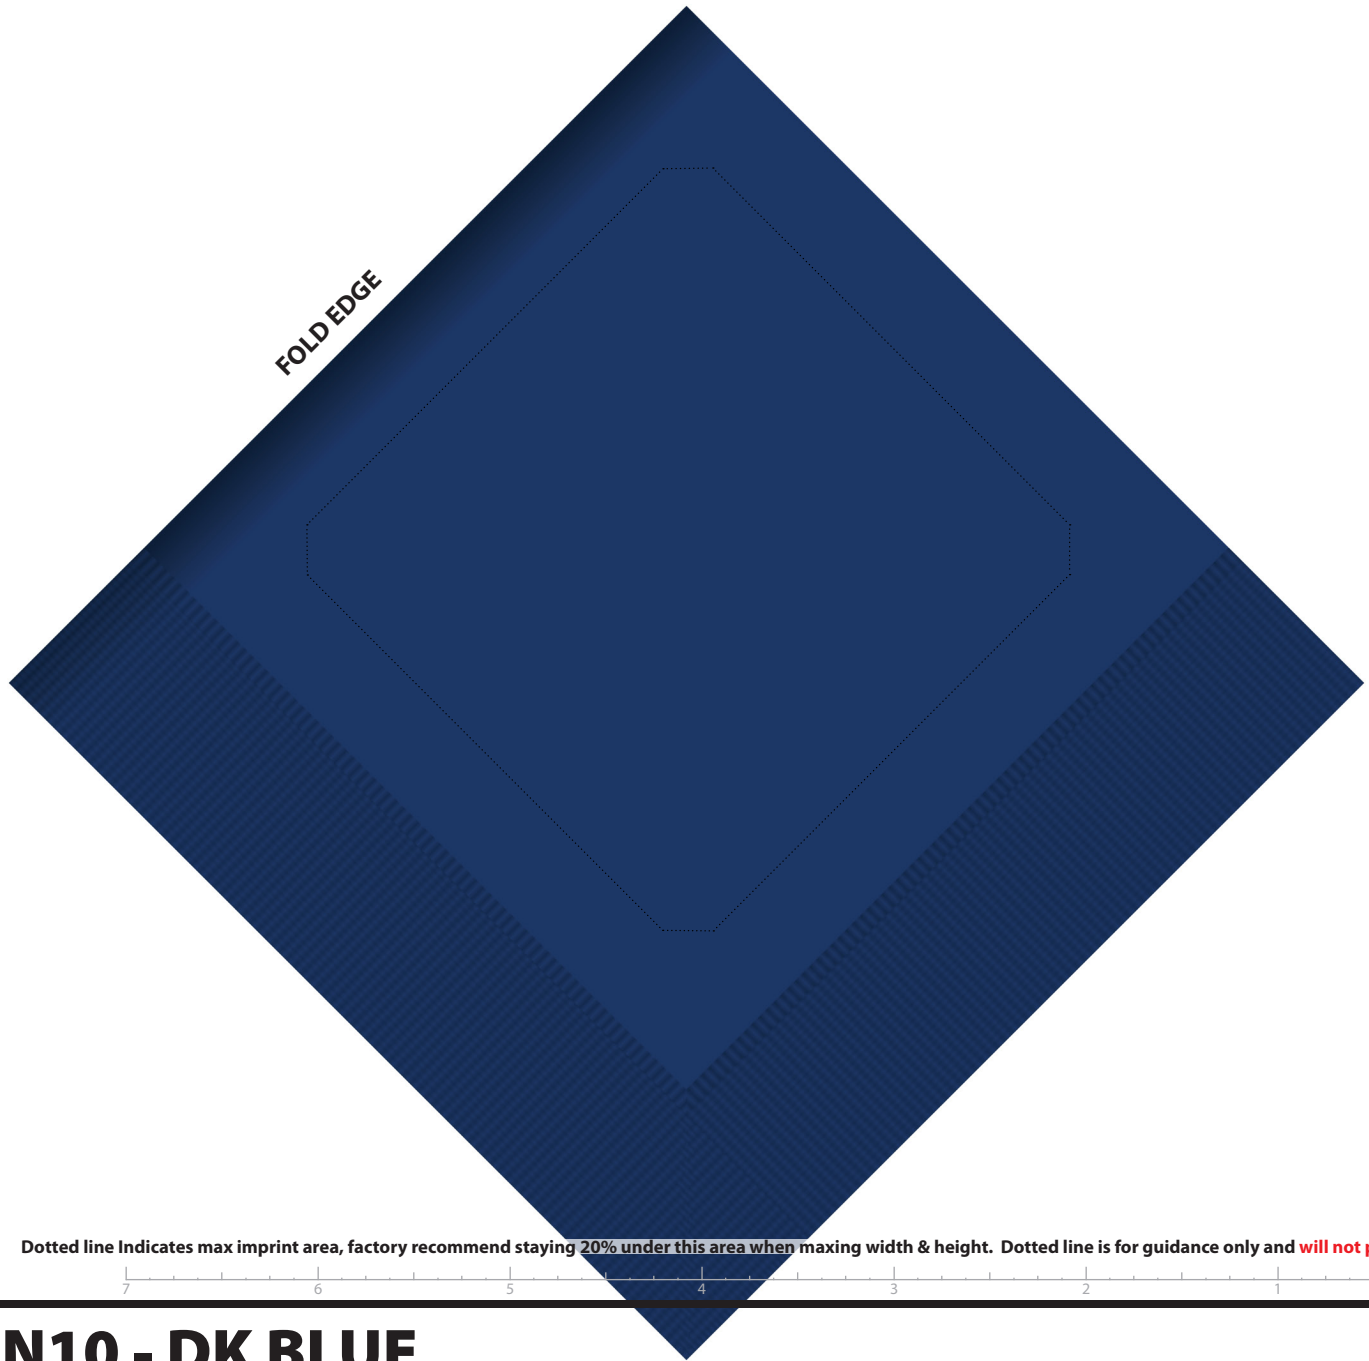

Product Template

ACTUAL SIZE

Dotted line Indicates max imprint area, factory recommend staying 20% under this area when maxing width & height. Dotted line is for guidance only and will not print.

T-N10 - DK BLUE

Beverage Napkin - Dark Blue - Diagonal - Front

QUANTITY

Ink/PMS NUMBER

--	--	--	--	--	--