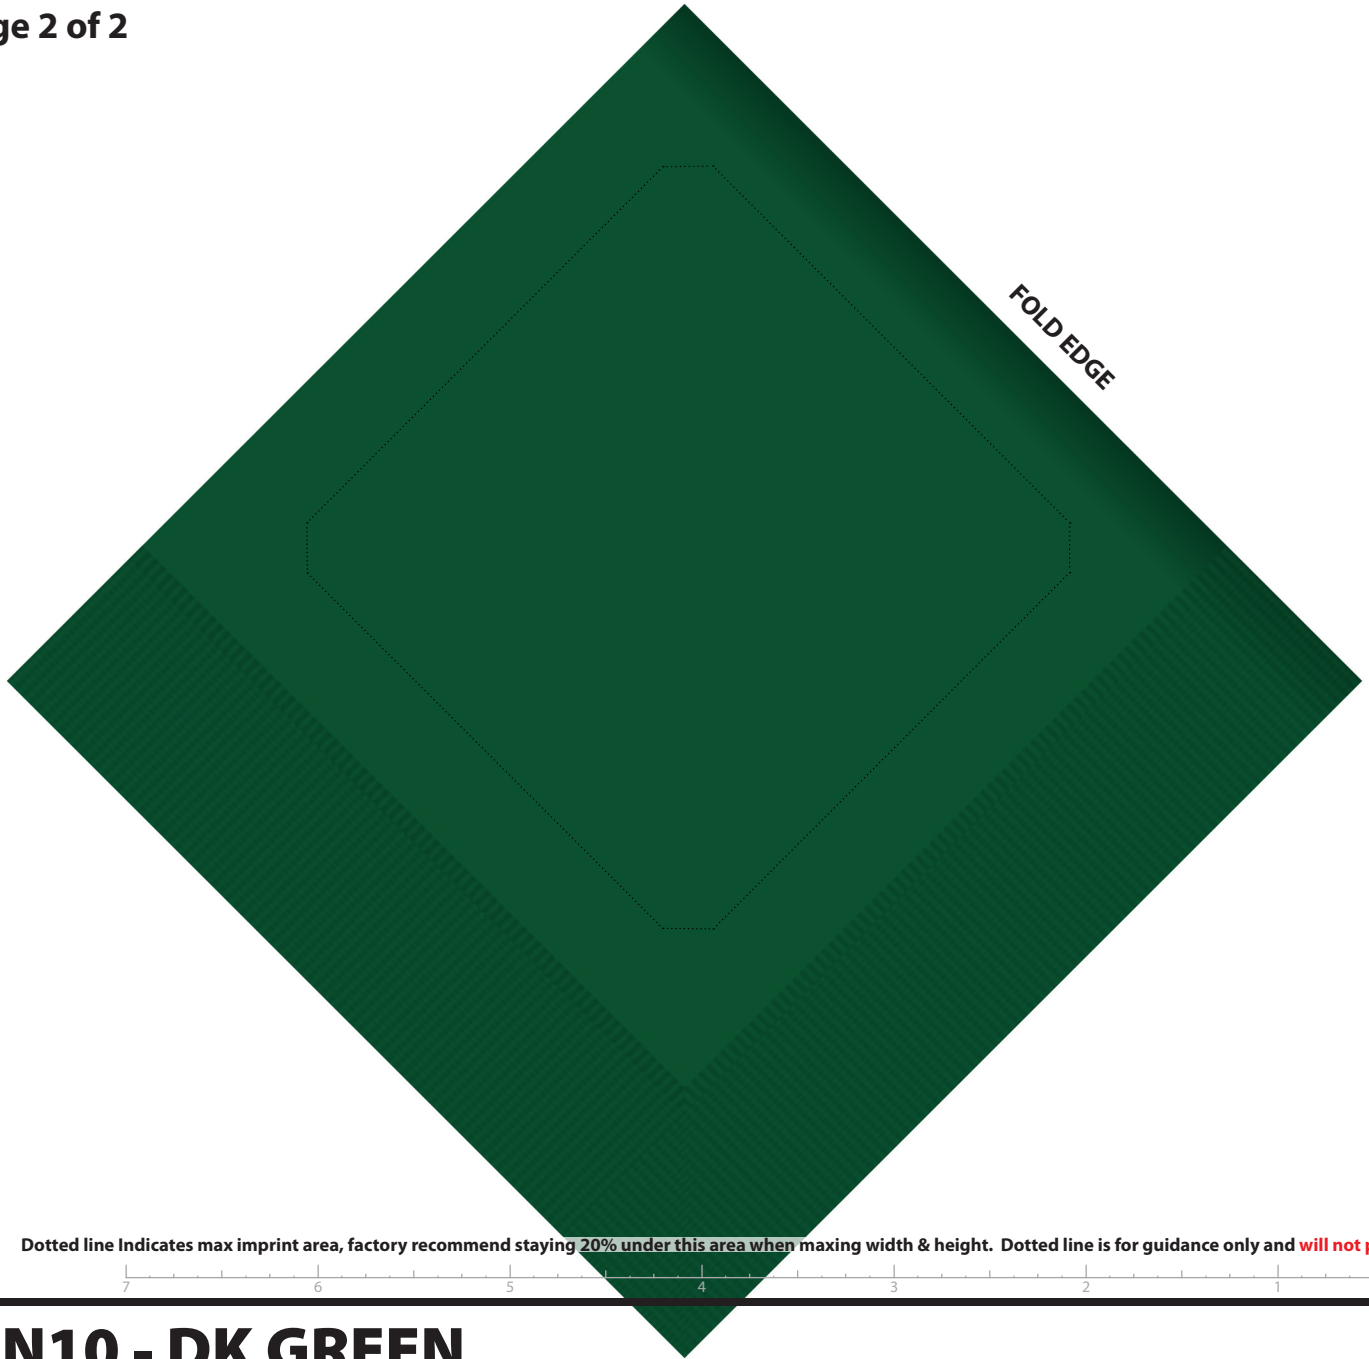

Product Template

ACTUAL SIZE

Page 1 of 2

Dotted line Indicates max imprint area, factory recommend staying 20% under this area when maxing width & height. Dotted line is for guidance only and will not print.

T-N10 - DK GREEN

Beverage Napkin - Dark Green - Diagonal - Front

QUANTITY

Ink/PMS NUMBER

--	--	--	--	--	--

Product Template

Page 2 of 2

Dotted line Indicates max imprint area, factory recommend staying 20% under this area when maxing width & height. Dotted line is for guidance only and will not print.

T-N10 - DK GREEN

Beverage Napkin - Dark Green - Diagonal - Back

Ink/PMS NUMBER

--	--	--	--	--