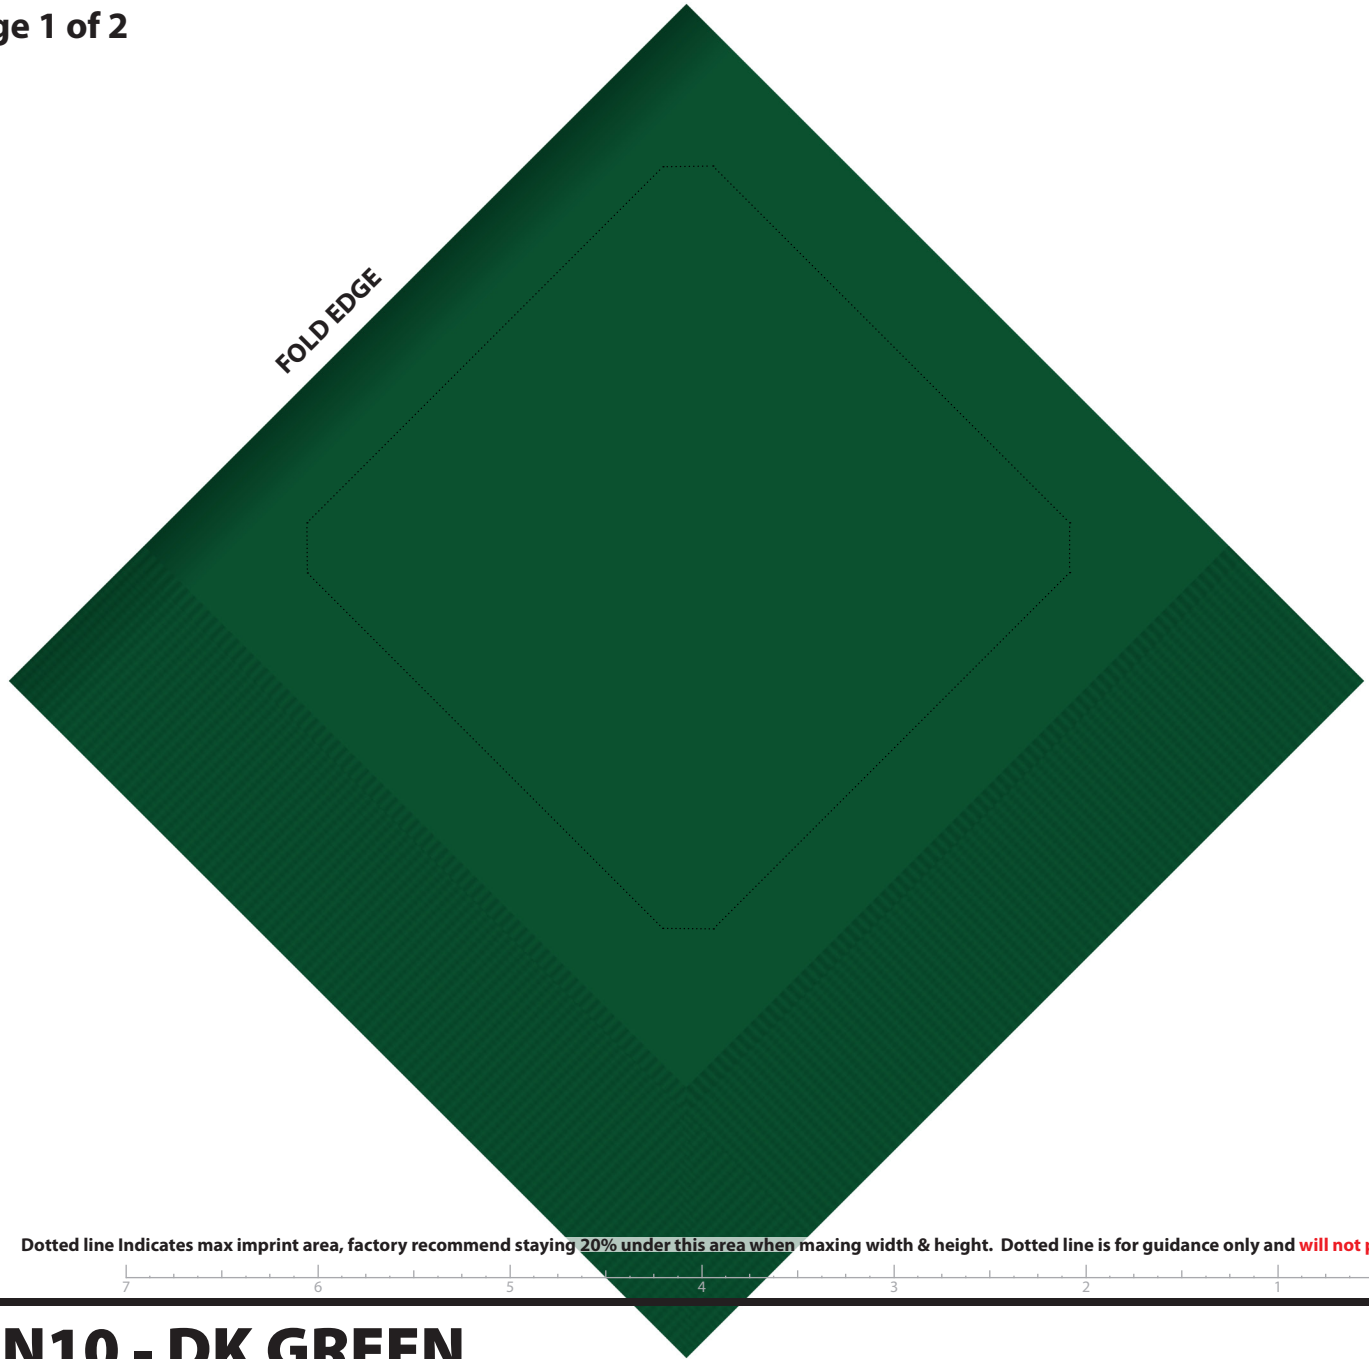

Product Template

ACTUAL SIZE

Page 1 of 2

Dotted line Indicates max imprint area, factory recommend staying 20% under this area when maxing width & height. Dotted line is for guidance only and will not print.

T-N10 - DK GREEN

Beverage Napkin - Dark Green - Diagonal - Front

QUANTITY

Ink/PMS NUMBER

--	--	--	--	--	--

Product Template

Page 2 of 2

Dotted line Indicates max imprint area, factory recommend staying 20% under this area when maxing width & height. Dotted line is for guidance only and will not print.

T-N10 - DK GREEN

Beverage Napkin - Dark Green - Diagonal - Back

Ink/PMS NUMBER

--	--	--	--	--