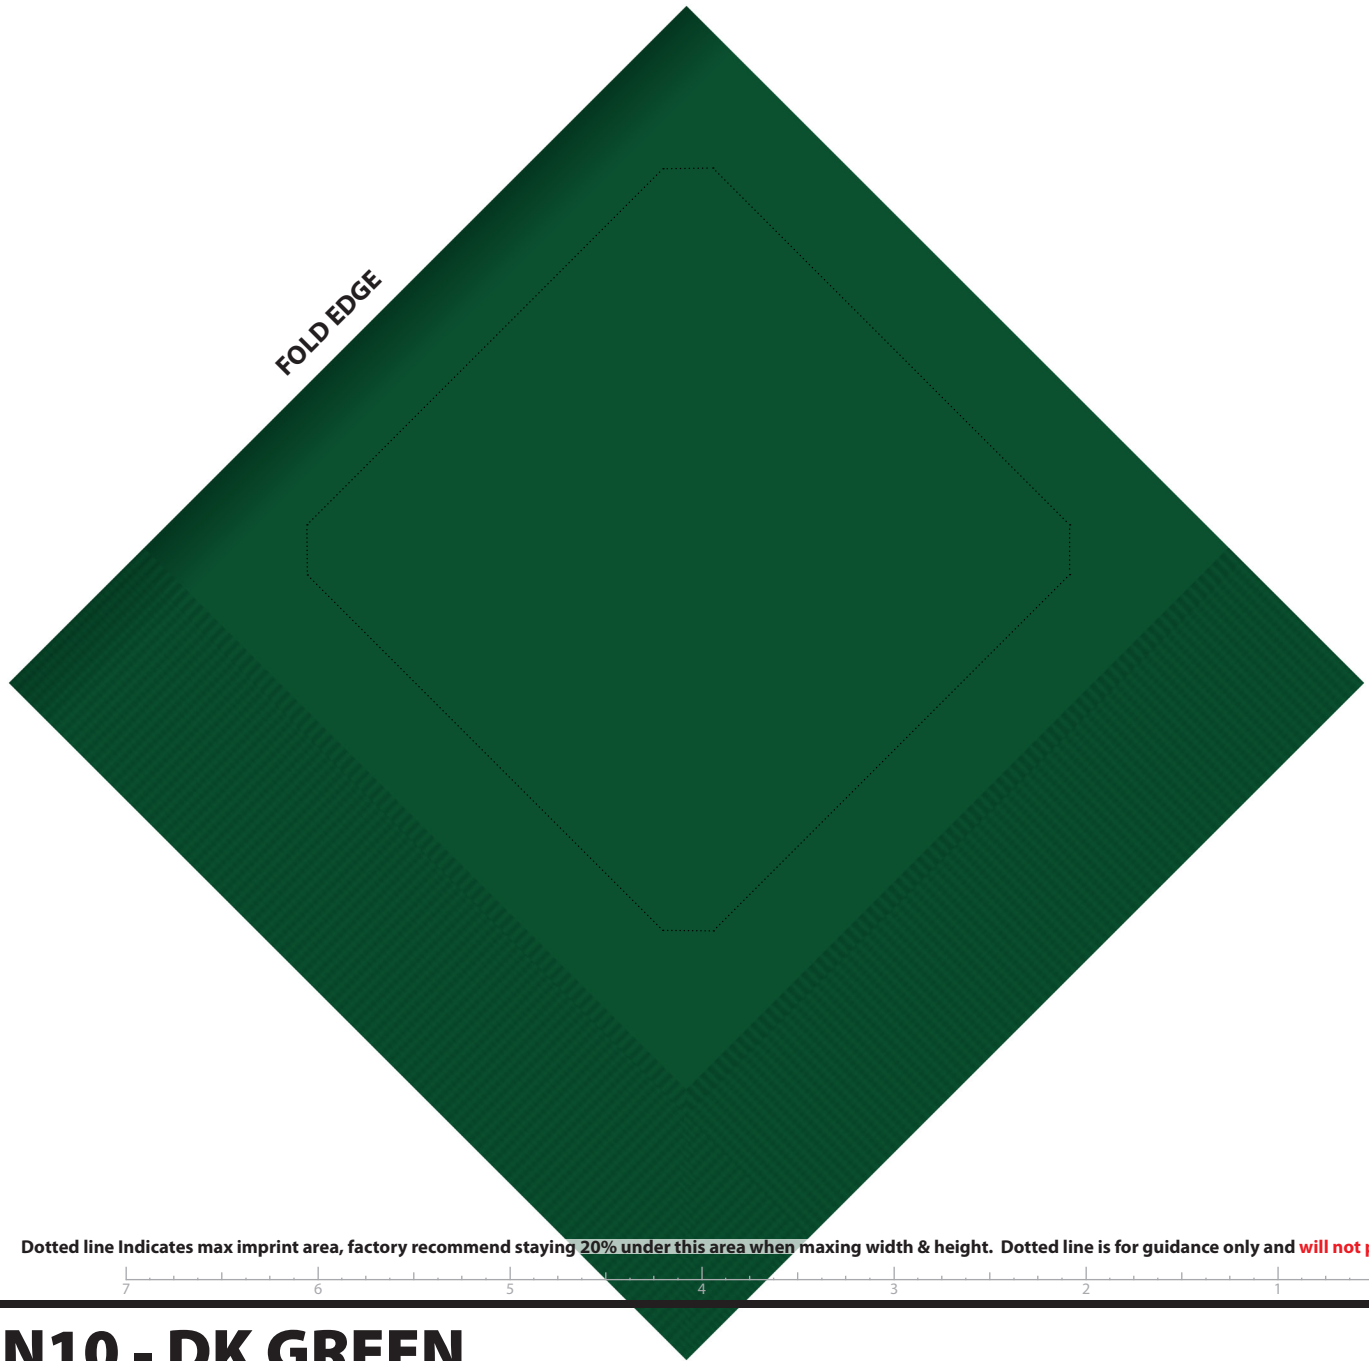

# Product Template

ACTUAL SIZE

Dotted line Indicates max imprint area, factory recommend staying 20% under this area when maxing width & height. Dotted line is for guidance only and will not print.

## T-N10 - DK GREEN

Beverage Napkin - Dark Green - Diagonal - Front

QUANTITY

Ink/PMS NUMBER

--	--	--	--	--	--