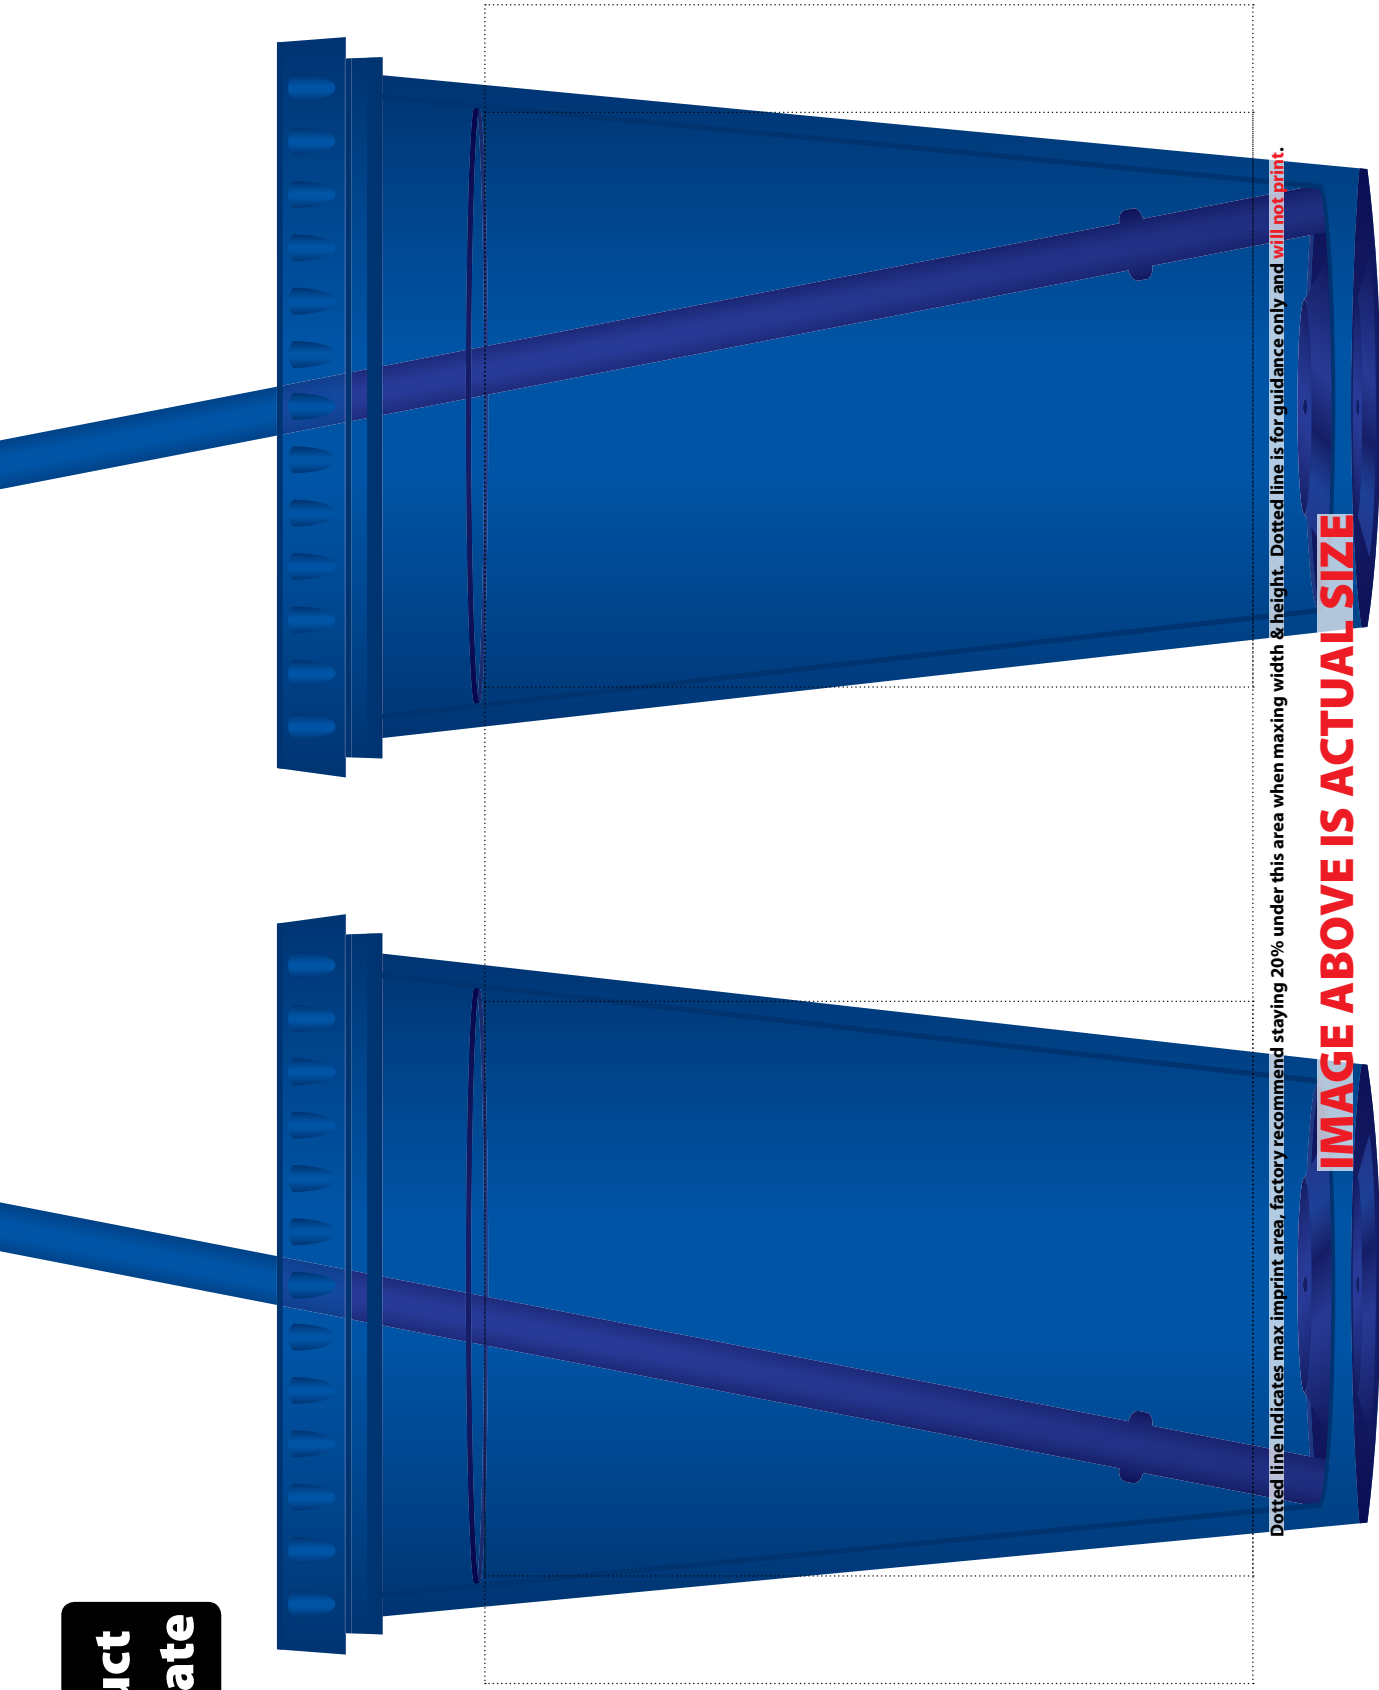

Product Template

Dotted line indicates max imprint area, factory recommend staying 20% under this area when maxing width & height. Dotted line is for guidance only and will not print.

IMAGE ABOVE IS ACTUAL SIZE

7 6 5 4 3 2 1 0 inches

Ink/PMS NUMBER

D-DW10 - BLUE

16oz Double Wall Bolero Tumbler - Blue - wrap/2-sided