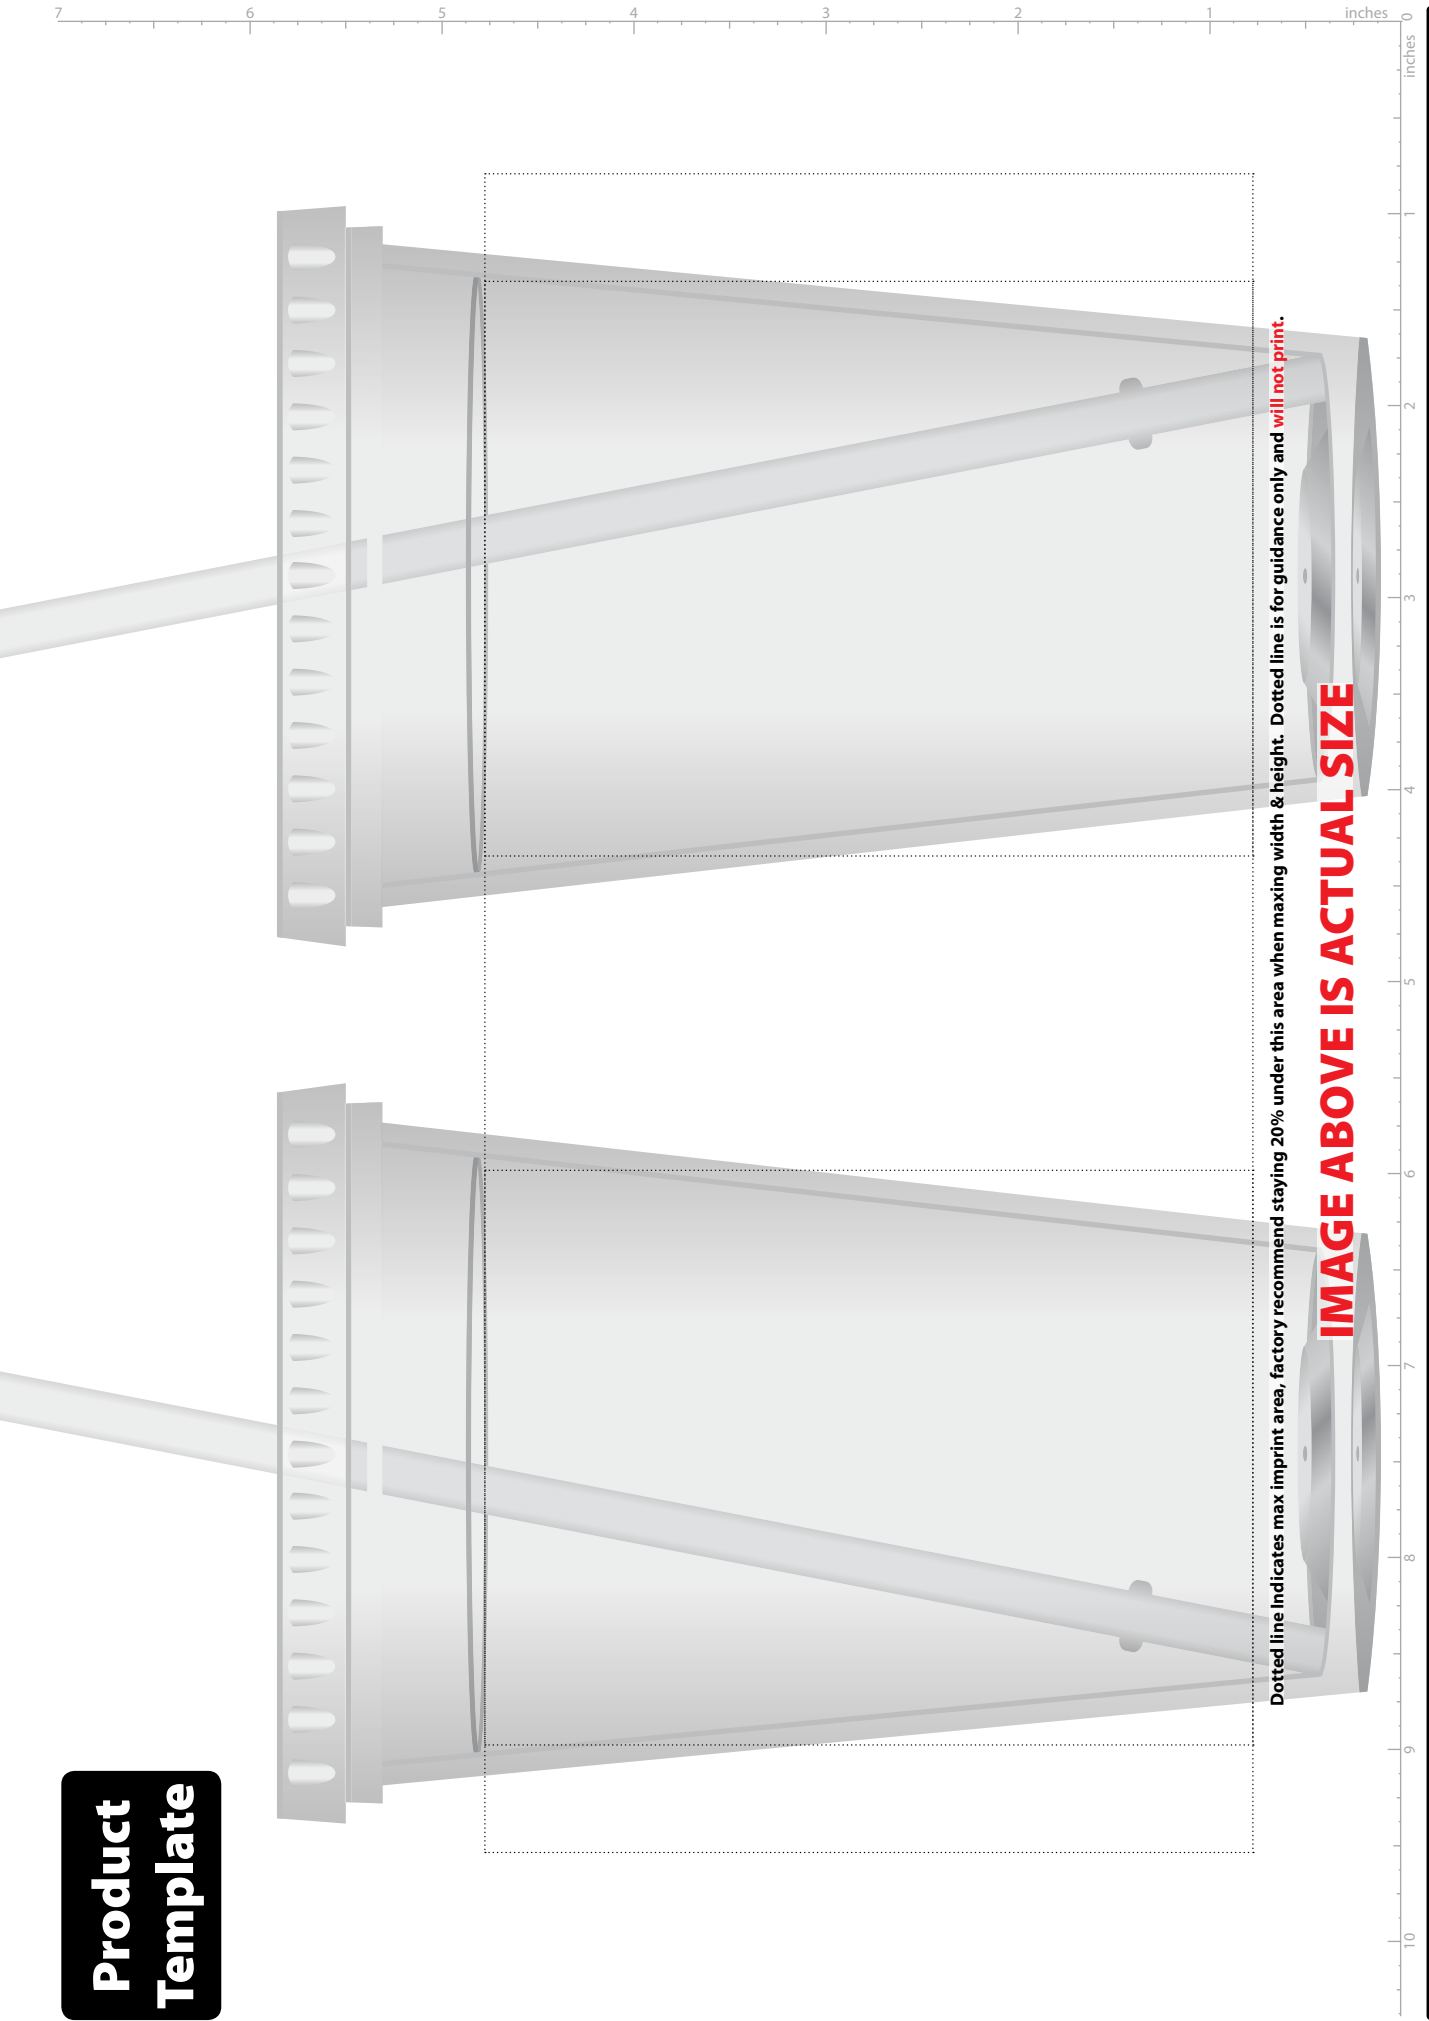

Product Template

Dotted line indicates max imprint area, factory recommend staying 20% under this area when maxing width & height. Dotted line is for guidance only and will not print.

IMAGE ABOVE IS ACTUAL SIZE

Ink/PMS NUMBER

D-DW10 - CLEAR

16oz Double Wall Bolero Tumbler - Clear - wrap/2-sided