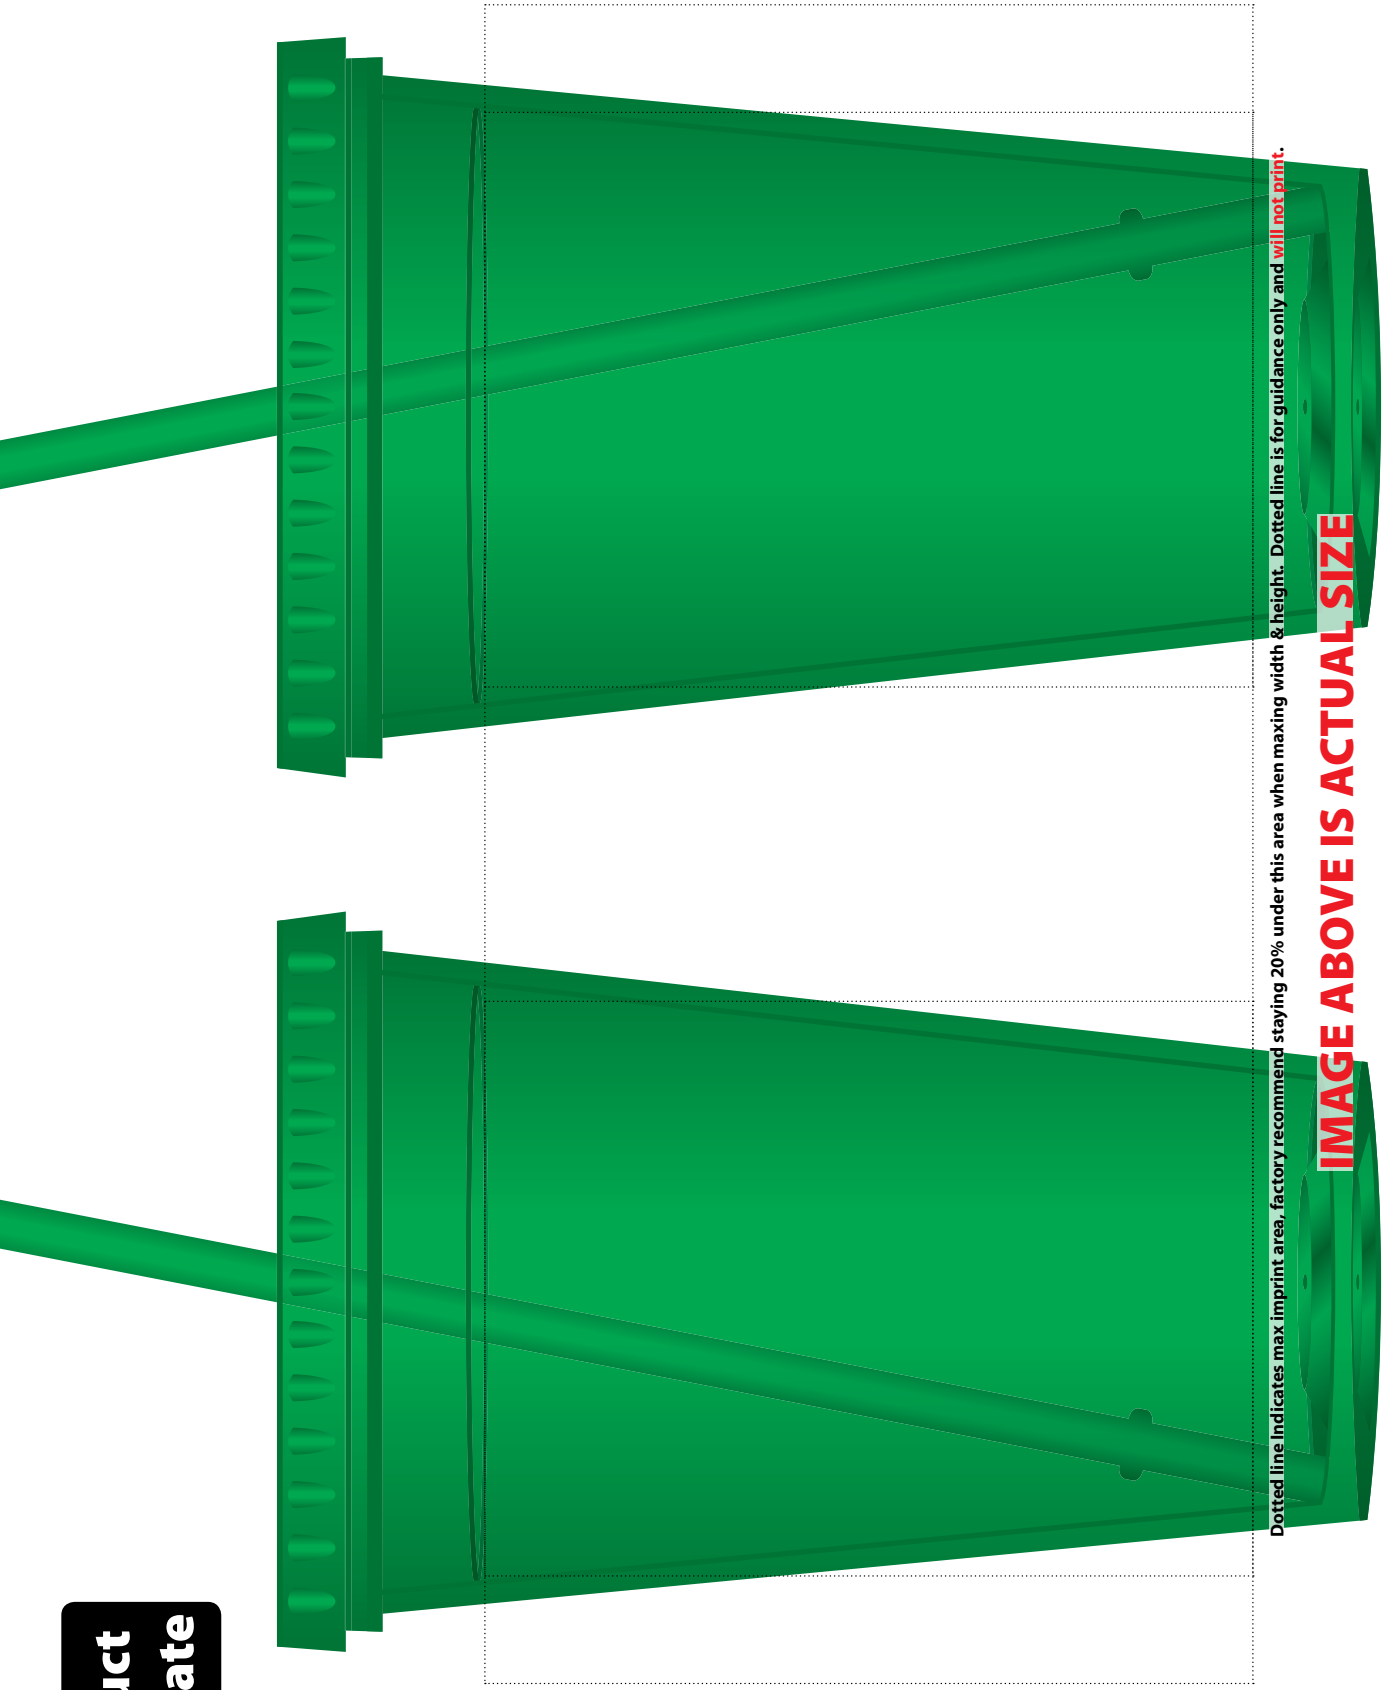

**Product
Template**

Dotted line indicates max imprint area, factory recommend staying 20% under this area when maxing width & height. Dotted line is for guidance only and will not print.

IMAGE ABOVE IS ACTUAL SIZE

7 6 5 4 3 2 1 0 inches

Ink/PMS NUMBER

D-DW10 - GREEN

16oz Double Wall Bolero Tumbler - Green - wrap/2-sided