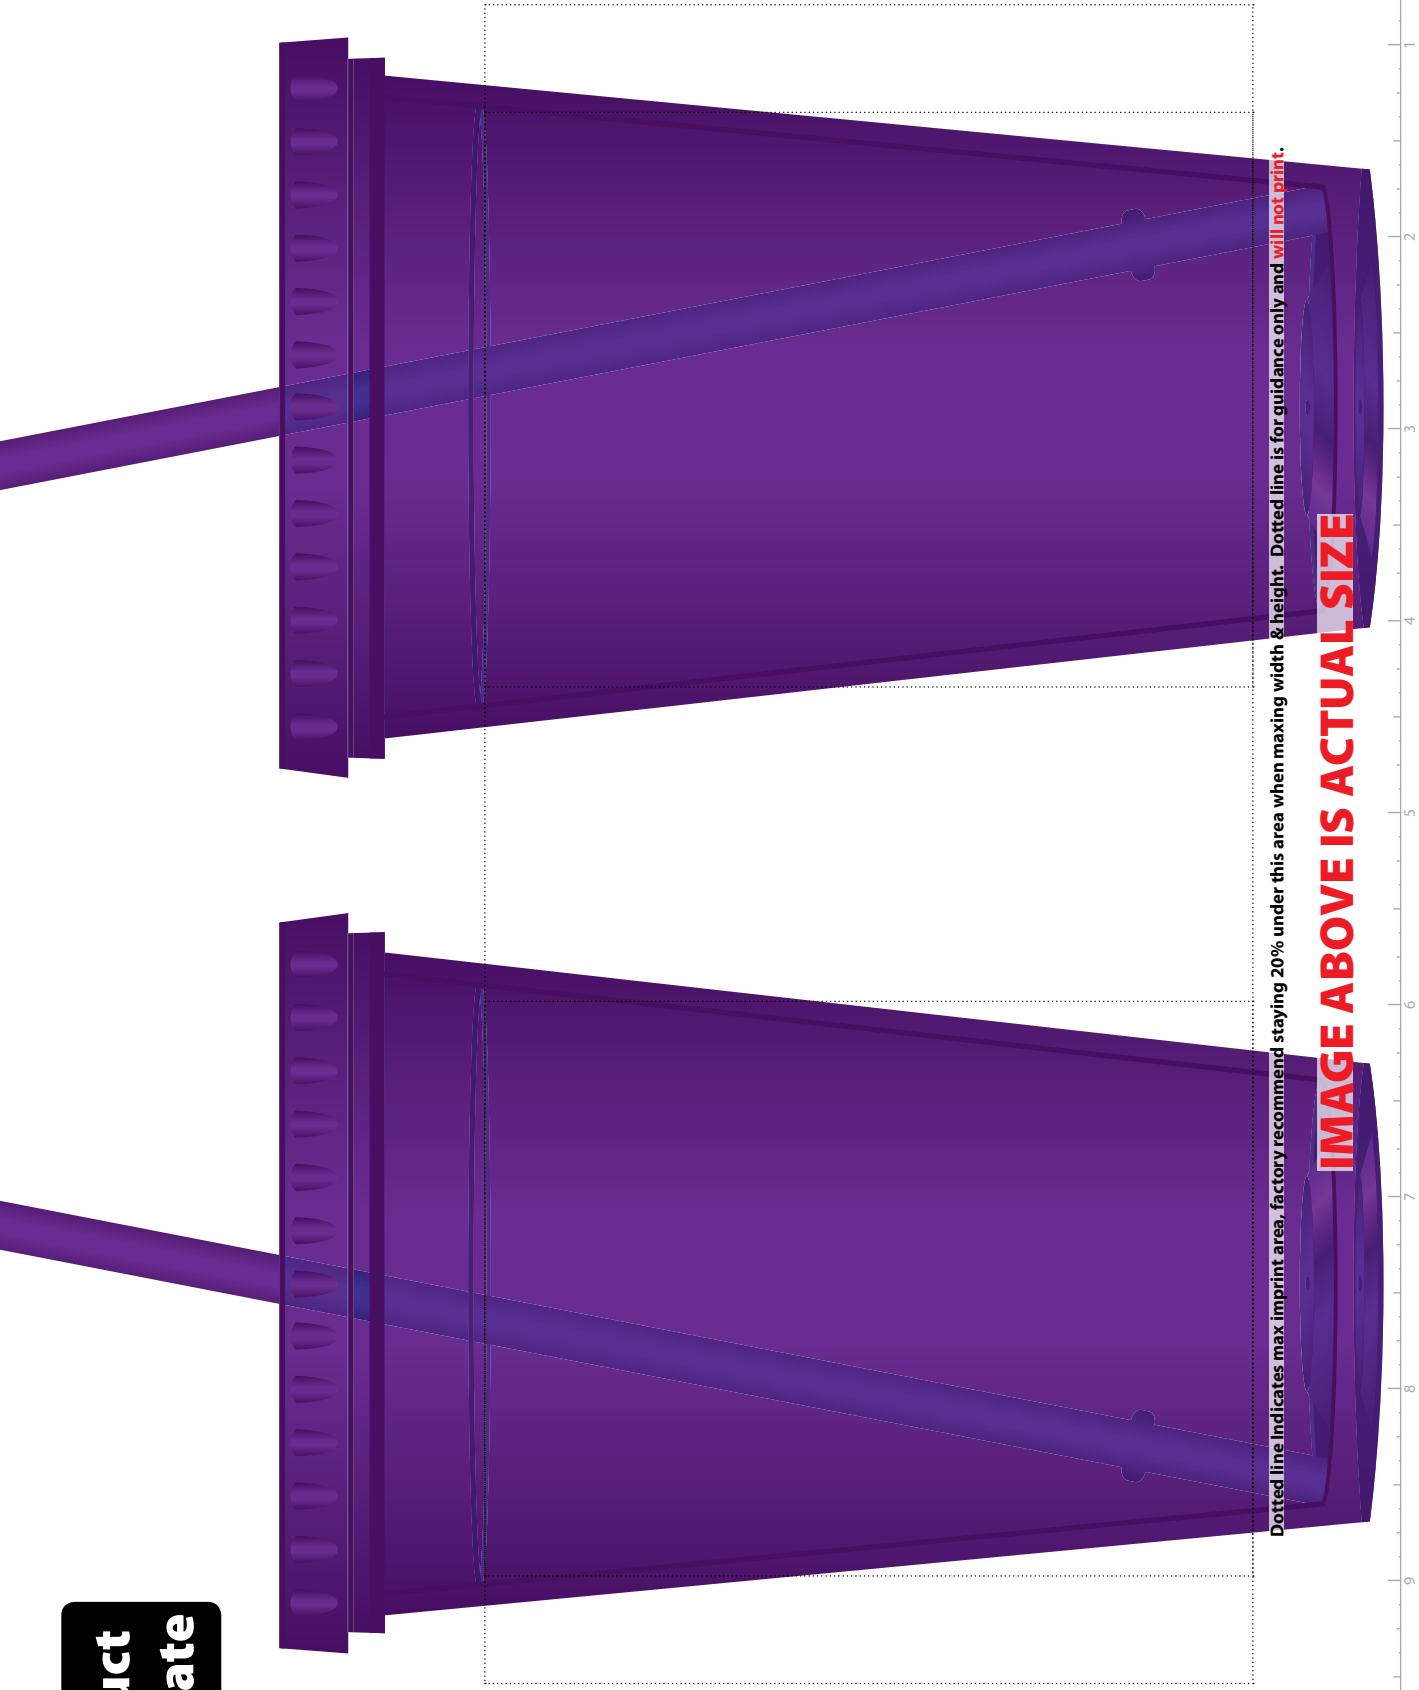

Product Template

Dotted line indicates max imprint area, factory recommend staying 20% under this area when maxing width & height. Dotted line is for guidance only and will not print.

IMAGE ABOVE IS ACTUAL SIZE

Ink/PMS NUMBER

D-DW10 - PURPLE

16oz Double Wall Bolero Tumbler - Purple - wrap/2-sided