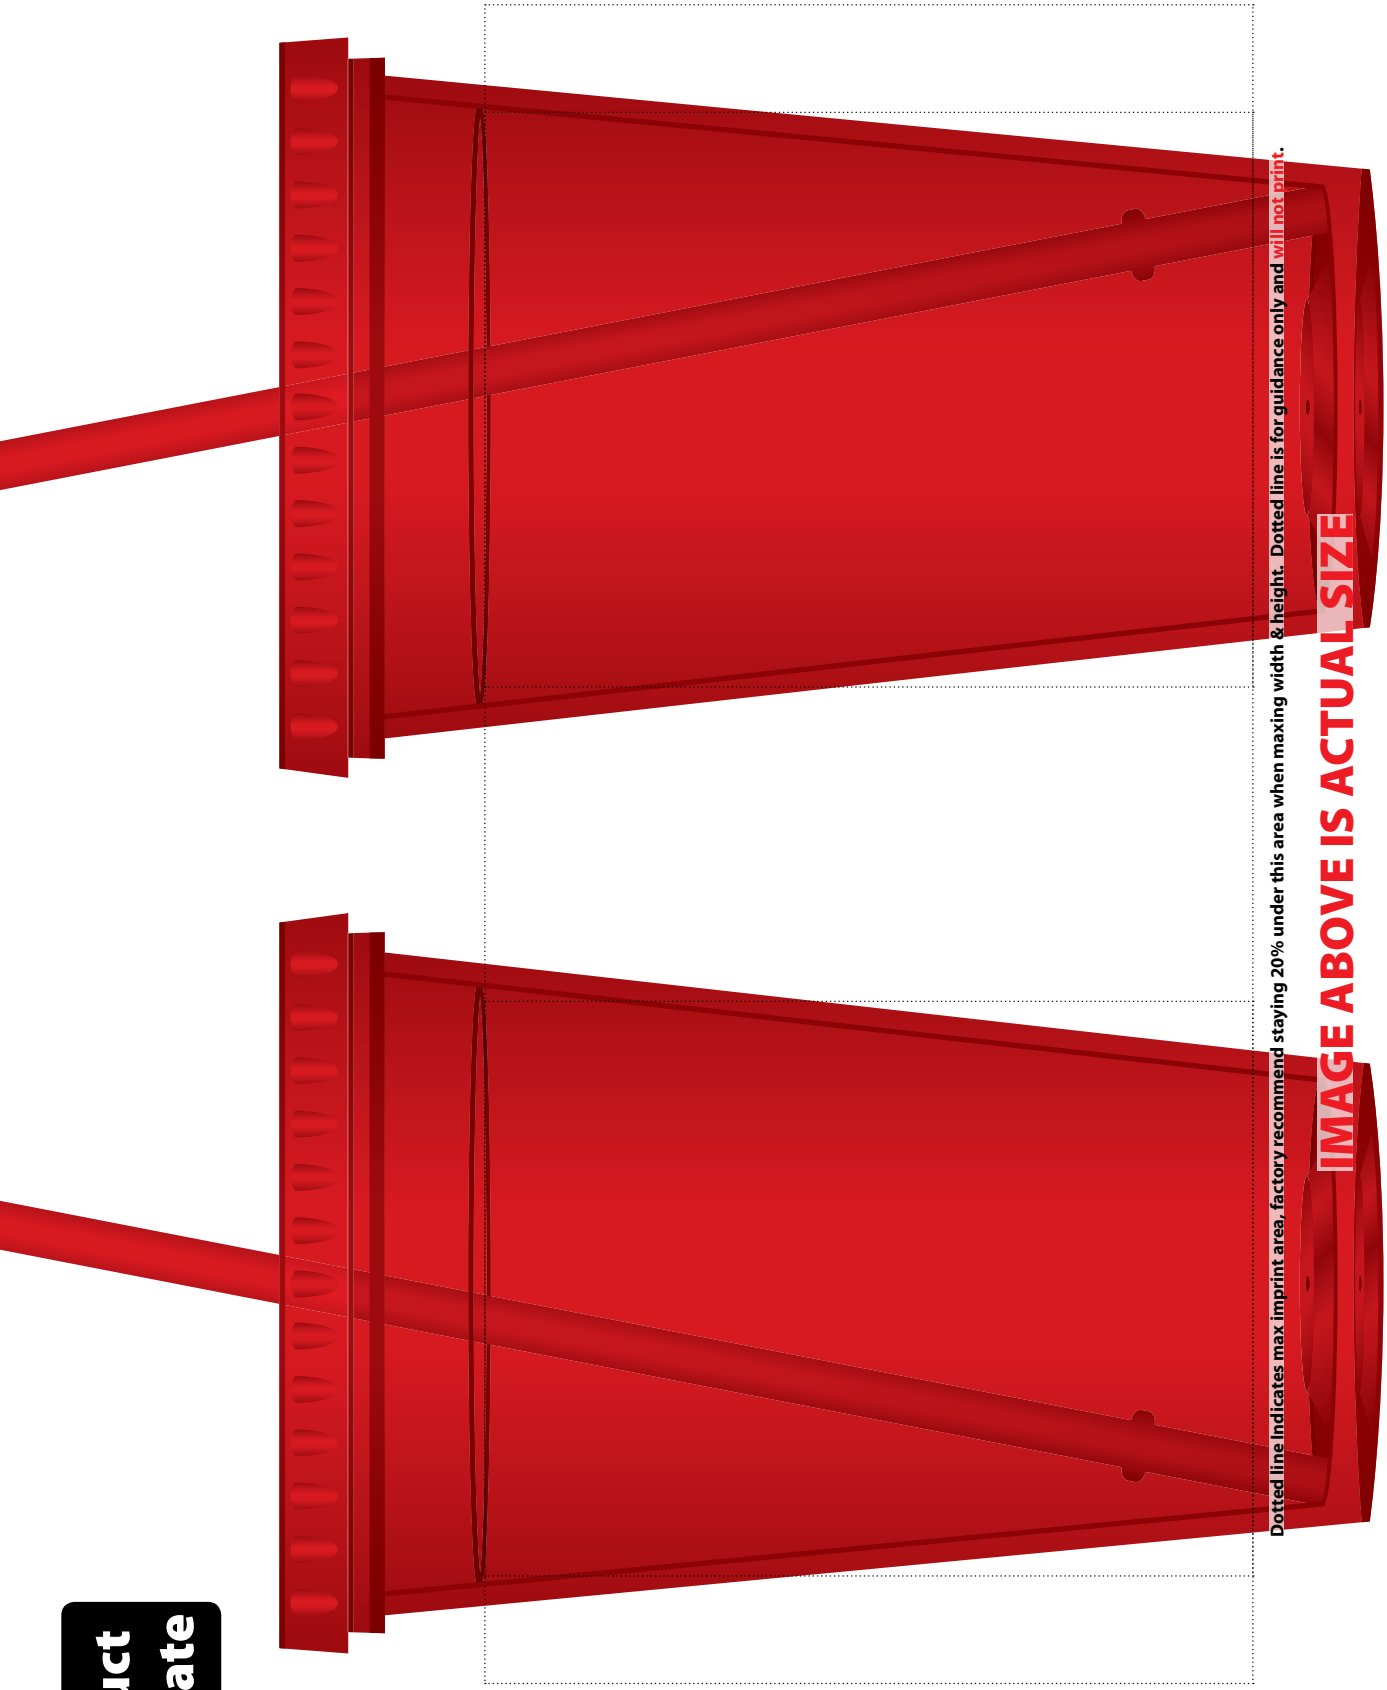

Product Template

Dotted line indicates max imprint area, factory recommend staying 20% under this area when maxing width & height. Dotted line is for guidance only and will not print.

IMAGE ABOVE IS ACTUAL SIZE

Ink/PMS NUMBER

D-DW10 - RED
16oz Double Wall Bolero Tumbler - Red - wrap/2-sided