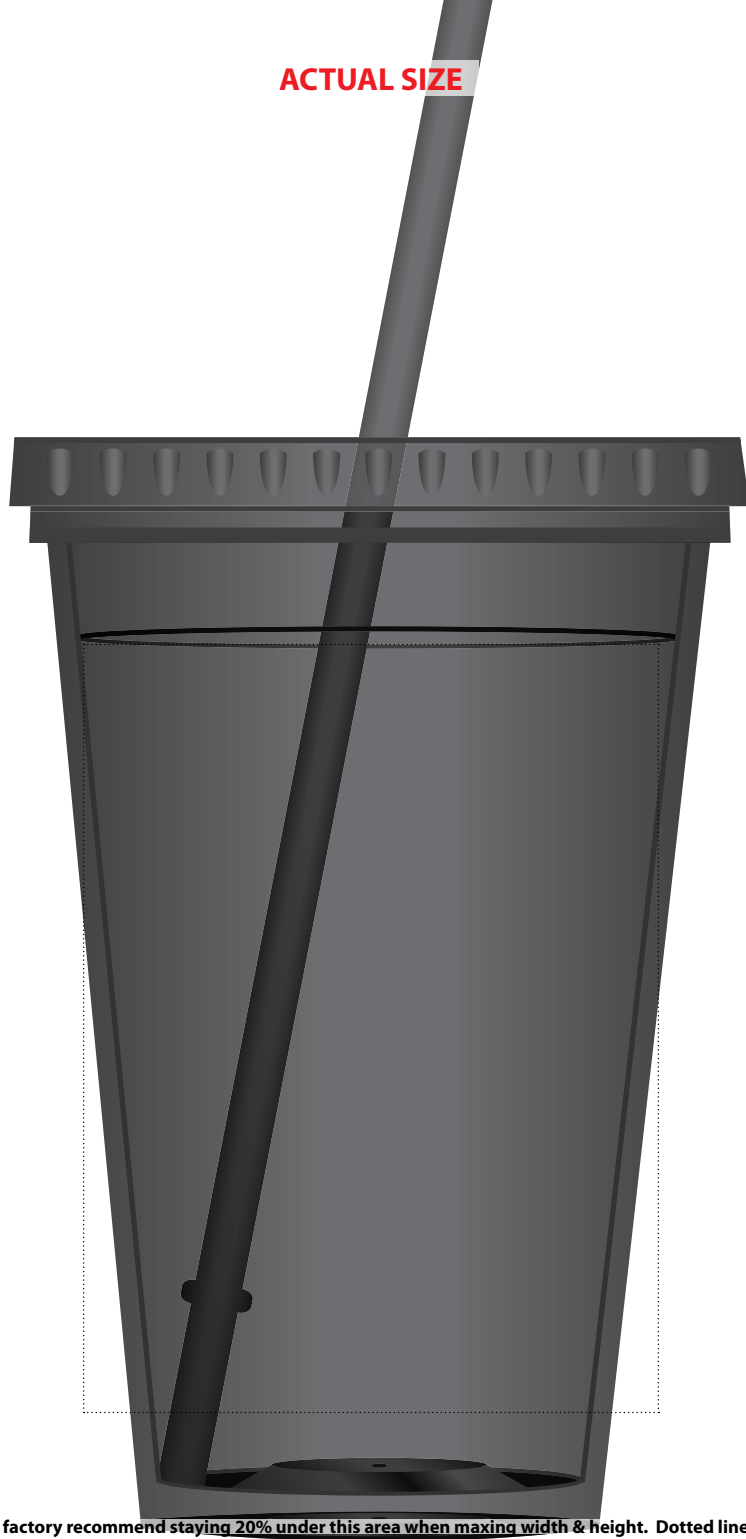

Product Template

ACTUAL SIZE

Dotted line Indicates max imprint area, factory recommend staying 20% under this area when maxing width & height. Dotted line is for guidance only and will not print.

D-DW10 - SMOKE

16oz Double Wall Bolero Tumbler - Smoke - 1-sided

QUANTITY

Ink/PMS NUMBER

--	--	--	--	--	--