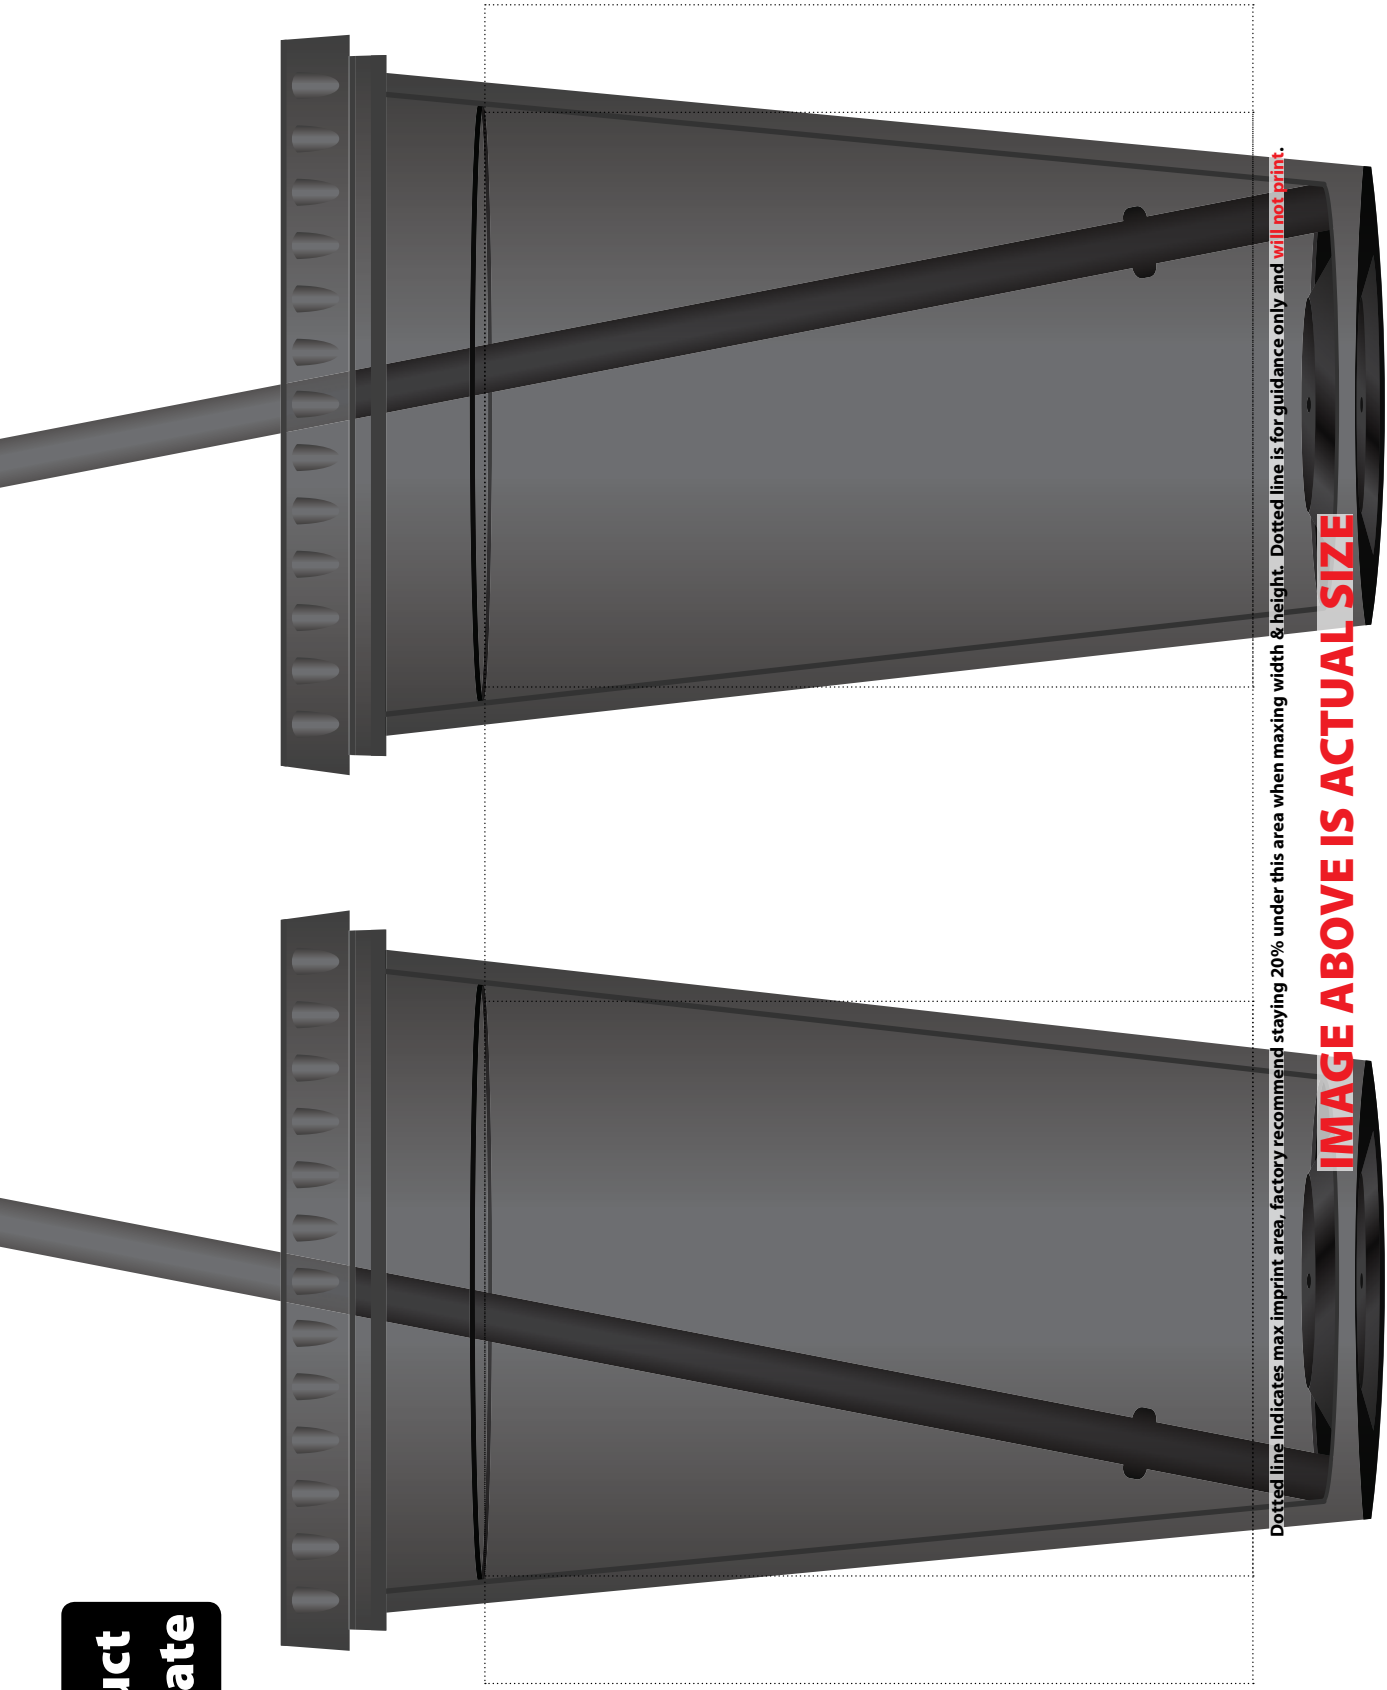

Product Template

Dotted line indicates max imprint area, factory recommend staying 20% under this area when maxing width & height. Dotted line is for guidance only and will not print.

IMAGE ABOVE IS ACTUAL SIZE

Ink/PMS NUMBER

D-DW10 - SMOKE

16oz Double Wall Bolero Tumbler - Smoke - wrap/2-sided