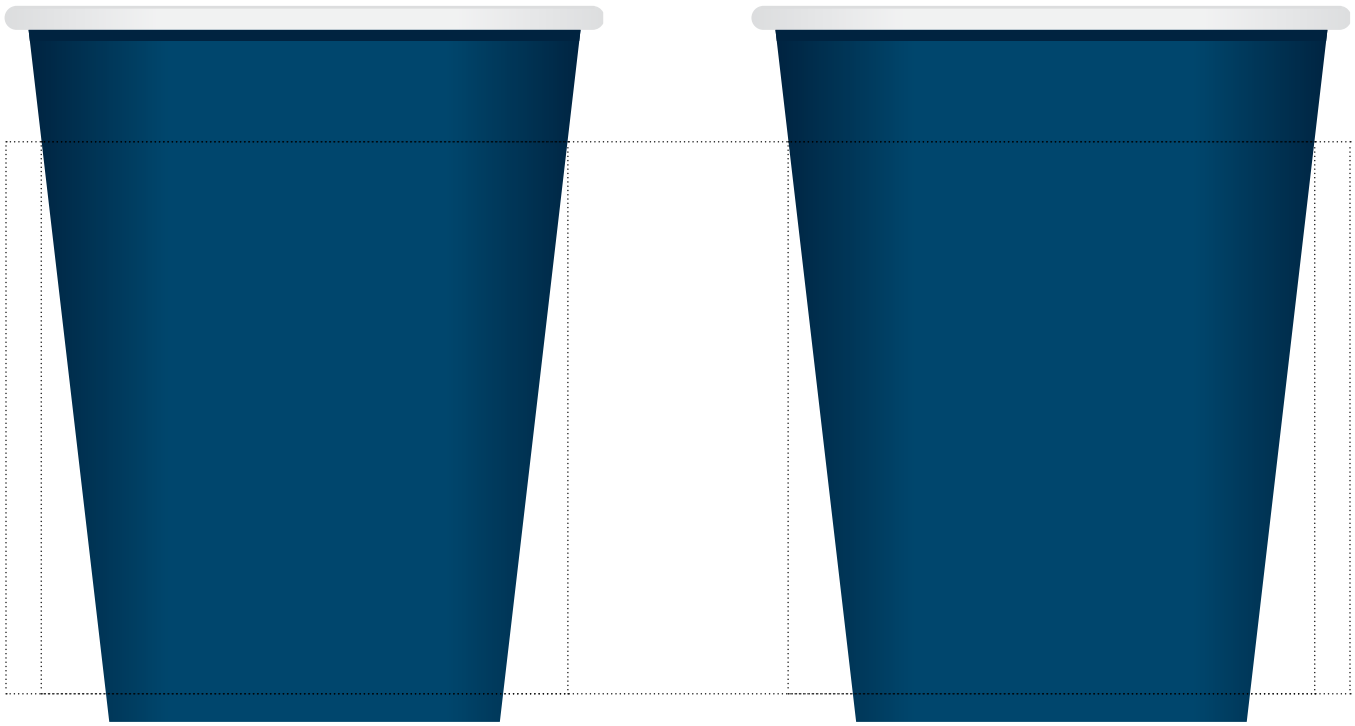

Product Template

ACTUAL SIZE

Dotted line indicates max imprint area, factory recommend staying 20% under this area when maxing width & height. Dotted line is for guidance only and **will not print**.

D-PC9 - DK BLUE

9oz Paper Cup - Dark Blue - wrap/2-sided

QUANTITY

Ink/PMS NUMBER

--	--	--	--	--	--