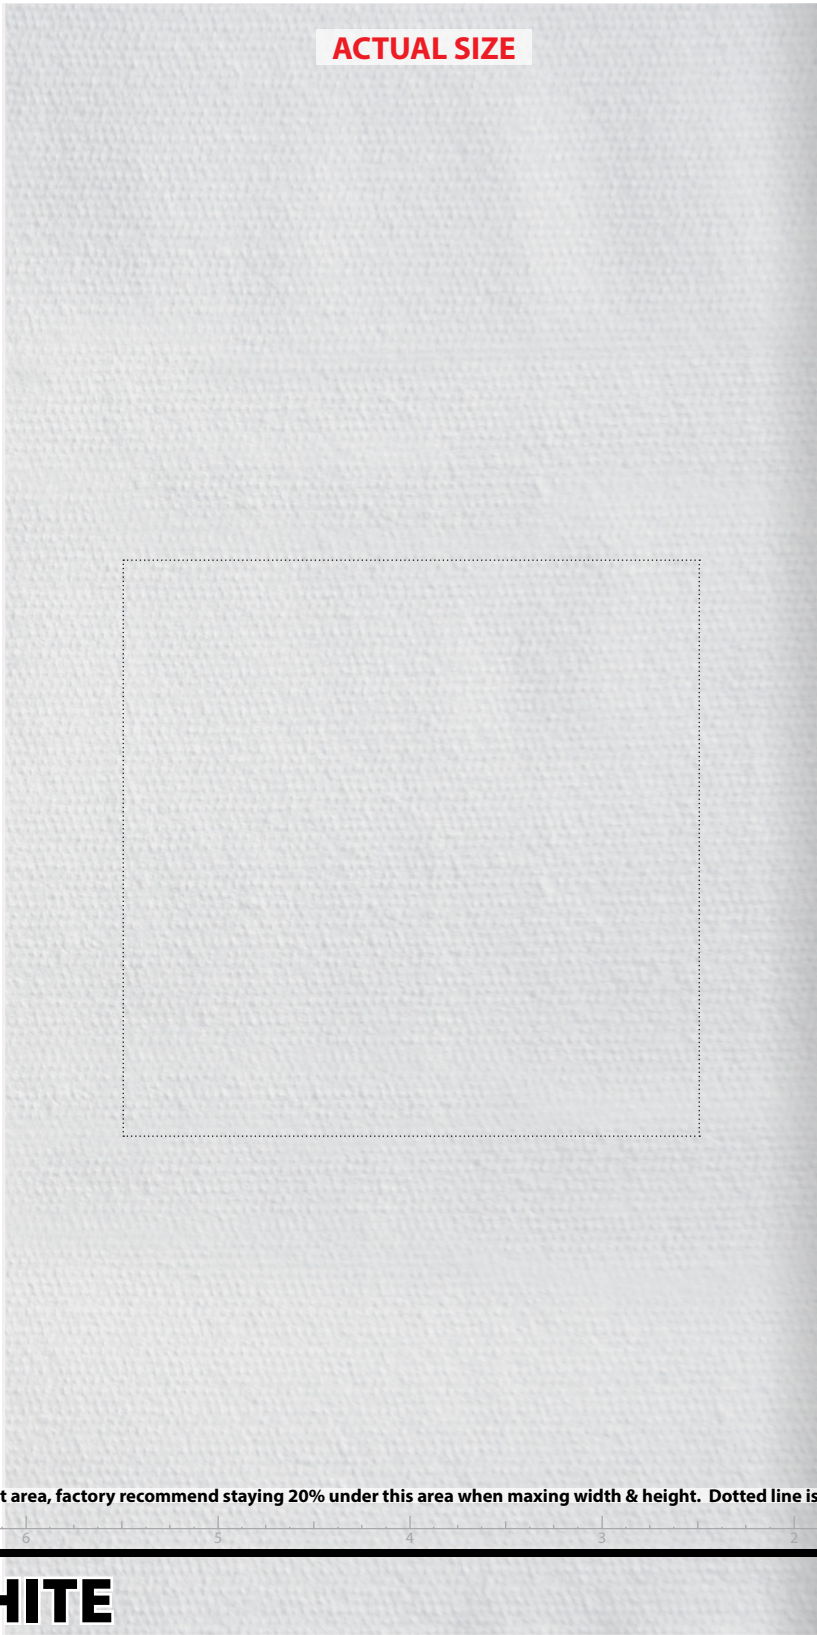

Product Template

ACTUAL SIZE

FOLD EDGE

Dotted line Indicates max imprint area, factory recommend staying 20% under this area when maxing width & height. Dotted line is for guidance only and will not print.

D-N17L - WHITE

Almost Linen™ Dinner Napkin - White

QUANTITY

Ink/PMS NUMBER

| | | | | | |
|--|--|--|--|--|--|
| | | | | | |
|--|--|--|--|--|--|